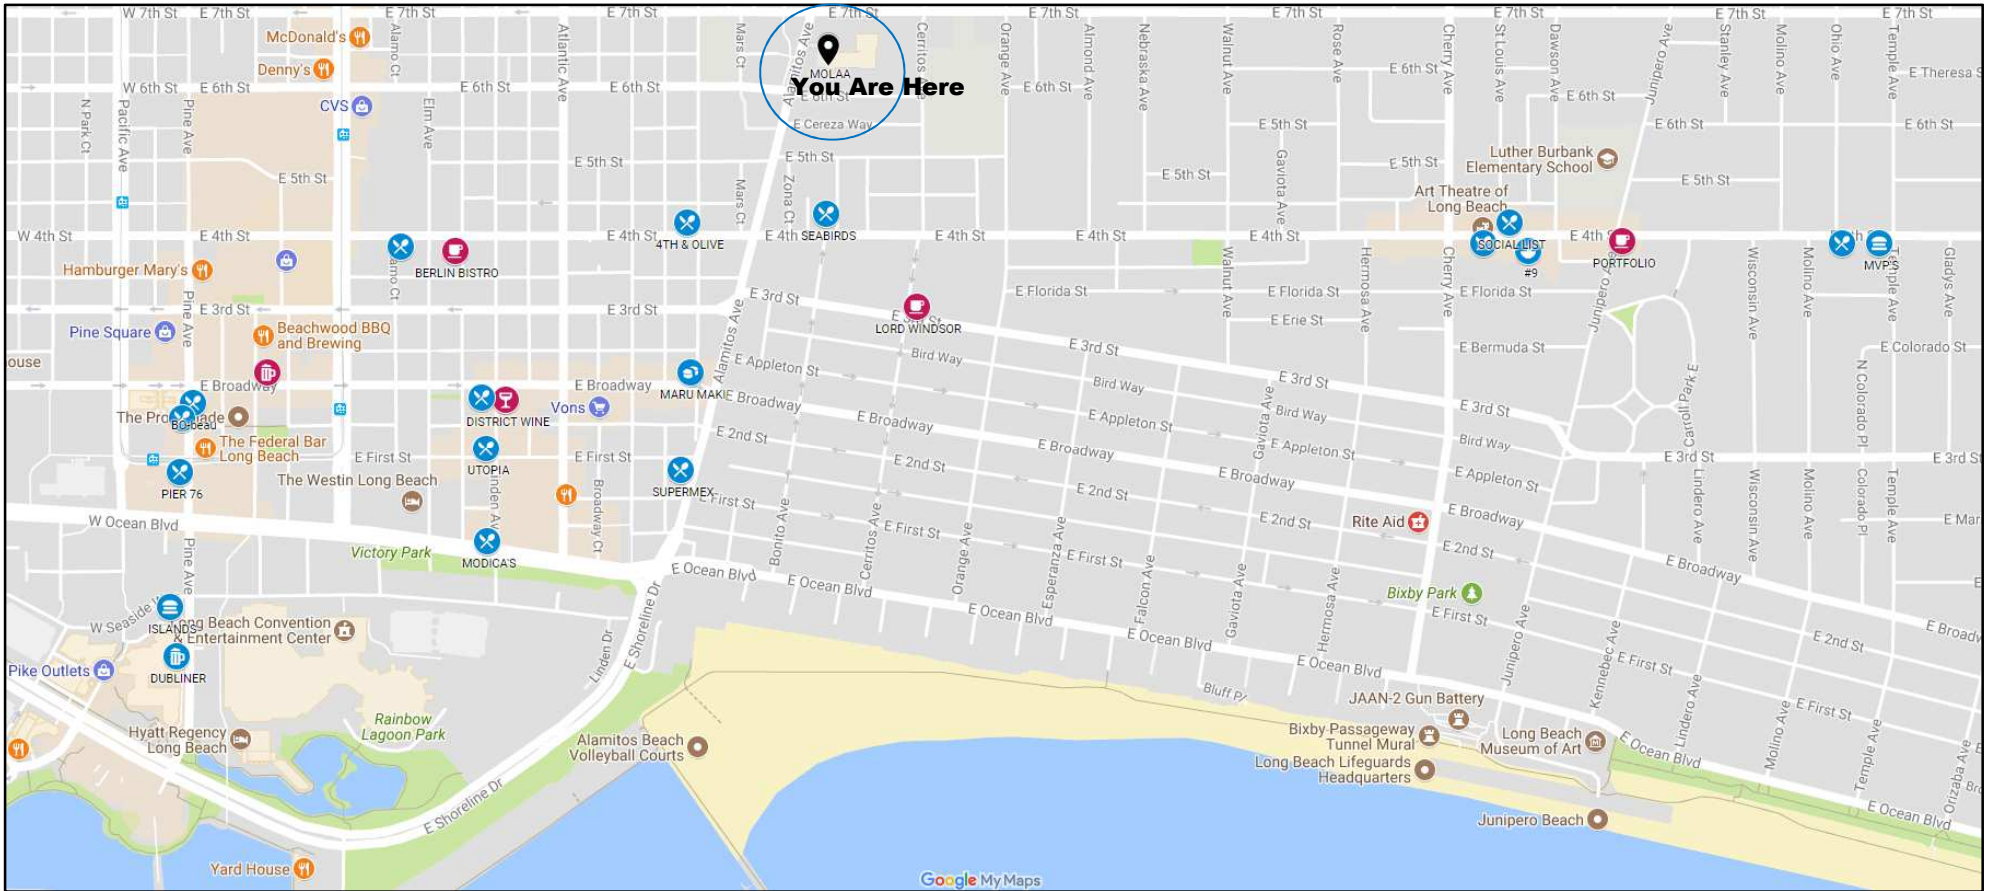

LOCAL RESTAURANTS AND BARS

	Restaurants	Cuisine	Distance	Price	Hours	Address
	4th & Olive	French Bistro	0.3 mi	\$\$-\$\$\$	11am-10pm	743 E 4th St, Long Beach, CA 90802
	Ahimsa Vegan Kitchen	Vegan	0.6 mi	\$\$-\$\$\$	11am-9pm	340 E 4th St, Long Beach, CA 90802
	Dubliner	Irish Pub	1.3 mi	\$\$-\$\$\$	11am-2am	71 Pine Ave, Long Beach, CA 90802
	Berlin Bistro	Café	0.6 mi	\$\$-\$\$\$	6:30am-7pm	420 E 4th St, Long Beach, CA 90802
	BO-Beau Kitchen & Roof tap	Gastropub	1.0 mi	\$\$	5pm-10pm	144 Pine Ave, Long Beach, CA 90802
	District Wine	Wine/Tapas	0.7 mi	\$\$-\$\$\$	2pm-11pm	144 Linden Ave, Long Beach, CA 90802
	EJ Malloy's	American Grub	2.2 mi	\$\$-\$\$\$	11:30am-12am	3411 E Broadway, Long Beach, CA 90803
	The Federal Bar	Gastropub	1.1 mi	\$\$	11:30am-12am	102 Pine Ave, Long Beach, CA 90802
	Georgies Greek	Greek American	1.0 mi	\$\$	10am-10pm	135 Pine Ave, Long Beach, CA 90802
	Islands	Burgers	1.2 mi	\$-\$\$	11am-11pm	55 S Pine Ave, Long Beach, CA 90802
	Lola's Mexican Cuisine	Mexican	1.1 mi	\$\$-\$\$\$	11:30am-9:30pm	2030 E 4th St, Long Beach, CA 90814
	Lord Windsor	Coffee	0.5 mi	\$	7am-5pm	1101 E 3rd St, Long Beach, CA 90802
	Maru Maki	Japanese	0.5 mi	\$-\$\$	11:30am-9:30pm	745 E Broadway, Long Beach, CA 90802
	Modica's Deli	Deli	0.8 mi	\$	10:30am-9pm	455 E Ocean Blvd, Long Beach, CA 90802
	MVP's	Burgers	1.6 mi	\$	10am-9pm	2742 E 4th St, Long Beach, CA 90814
	Number Nine	Vietnamese	1.2 mi	\$-\$\$	11am-9:30pm	2118 E 4th St, Long Beach, CA 90814
	Panvimarn	Gourmet Thai	0.4 mi	\$\$-\$\$\$	11am-10:30pm	740-798 E Broadway, Long Beach, CA 90802
	Pier 76	Seafood	1.1 mi	\$	11am-9pm	95 Pine Ave, Long Beach, CA 90802
	Portfolio	Coffee	1.3 mi	\$	5:30am-9pm	2300 E 4th St, Long Beach, CA 90814
	Restauration	New American	1.5 mi	\$\$-\$\$\$	10am-10pm	2708 E 4th St, Long Beach, CA 90814
	Seabird's Kitchen	Vegan/Tapas	0.3 mi	\$-\$\$	11am-9pm	975 E 4th St, Long Beach, CA 90802
	Super Mex	Mexican	0.5 mi	\$-\$\$	10:30-9pm	732 E First St, Long Beach, CA 90802
	Taste	Wine Bar Eatery	2.2 mi	\$\$-\$\$\$	5pm-10pm	3506 E Broadway, Long Beach, CA 90803
	Thai District	Thai	0.7 mi	\$\$-\$\$\$	11am-10pm	149 Linden Ave Ste. E, Long Beach, CA 90802
	The Attic	Southern Eatery	2.2 mi	\$\$	9am-10pm	3441 E Broadway, Long Beach, CA 90803
	The Coffee Cup	Breakfast/Lunch	2.2 mi	\$	7am-2pm	3734 E 4th St, Long Beach, CA 90814
	The Social List	Small Plates	1.1 mi	\$	11:30am-10pm	2105 E 4th St, Long Beach, CA 90814
	Utopia Good Food	Bistro	0.7 mi	\$\$	12pm-10pm	445 E First St, Long Beach, CA 90802