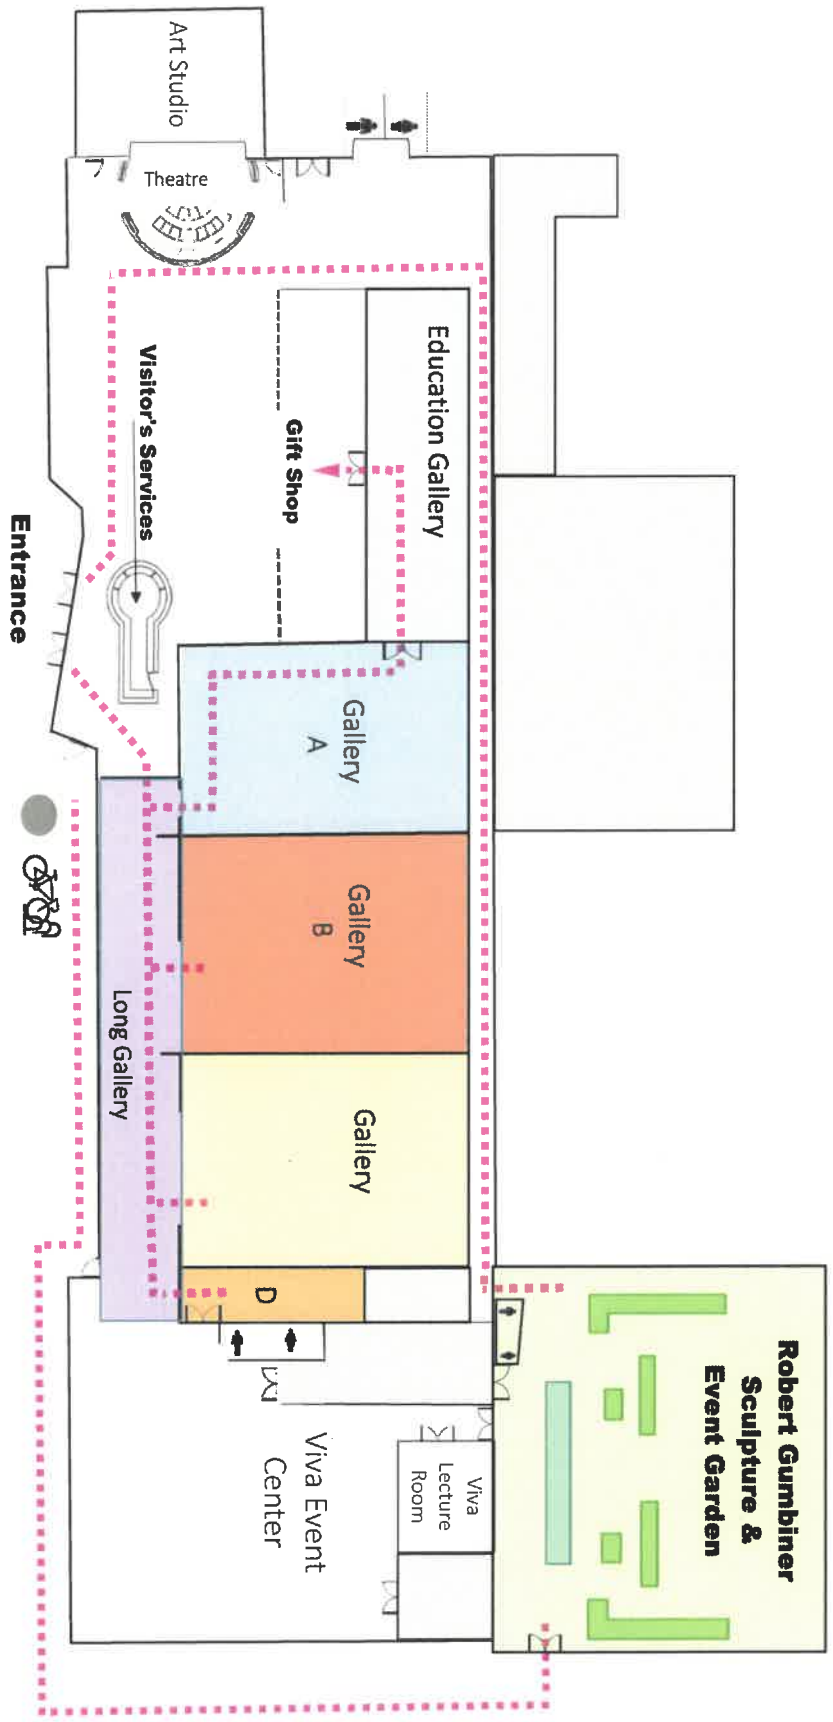

molaja

MUSEUM OF LATIN AMERICAN ART

SITE MAP

Tips & Site Map

Please Do Not:

- Touch or lean against the artwork or displays.
- Bring food or drink into the galleries.
- Bring backpacks, large bags, or umbrellas into the galleries.
- Bring pens or markers into the galleries.
- Bring pets into the museum
- Smoke anywhere in the museum
- Use flash when taking photographs.
- Run, jump, or engage in inappropriate activity while at the museum.

Please feel free to:

- Check your backpacks, bags, and umbrellas at the Visitor's Services Kiosk.
- Take your time and enjoy the artwork (WITHOUT TOUCHING).
- Ask a Visitor's Service Associate about the exhibition.
- Take advantage of our Audio Tours.
- Discuss the artwork with your friends & family.
- Sketch the art (PENCILS ONLY).
- Take photos (NO FLASH).
- Bring children and introduce them to the art, but make sure they are supervised (CHILDREN 12 AND UNDER MUST BE SUPERVISED).
- Ask a Visitor's Service Associate, or any of the guards located in the gallery about appropriate museum etiquette.